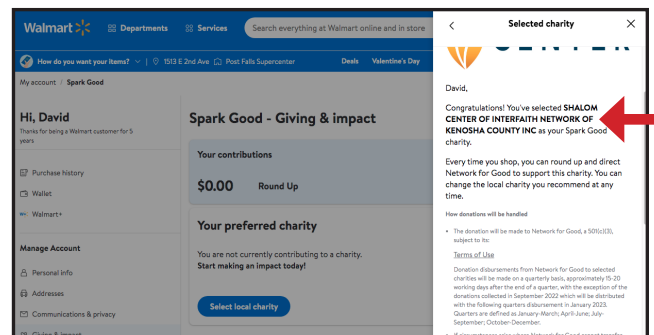

Simply follow these six steps.

1) When logged in on the Walmart page select "Account" in the dropdown.

2) On your Account page select "Giving & Impact" in the side menu.

3) Click on "Select local charity" button.

4) Type "Shalom Center" in the search field and click on the "Search" button.

5) Under "Results" click on the "Select" button under the Shalom name.

6) Shalom Center is now your Charity.