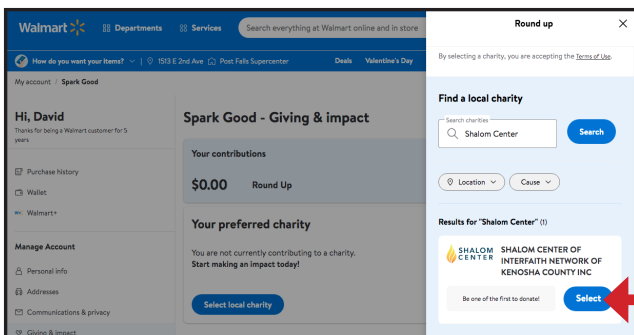

Simply follow these six steps.

1) When logged in on the Walmart page select "Account" in the dropdown.

2) On your Account page select "Giving & Impact" in the side menu.

3) Click on "Select local charity" button.

4) Type "Shalom Center" in the search field and click on the "Search" button.

5) Under "Results" click on the "Select" button under the Shalom name.

6) Shalom Center is now your Charity.