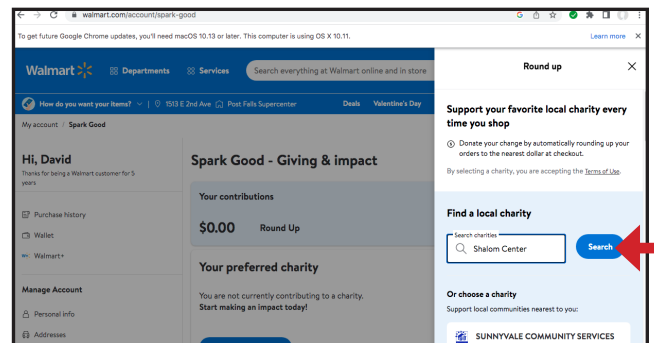

Simply follow these six steps.

1) When logged in on the Walmart page select "Account" in the dropdown.

2) On your Account page select "Giving & Impact" in the side menu.

3) Click on "Select local charity" button.

4) Type "Shalom Center" in the search field and click on the "Search" button.

5) Under "Results" click on the "Select" button under the Shalom name.

6) Shalom Center is now your Charity.