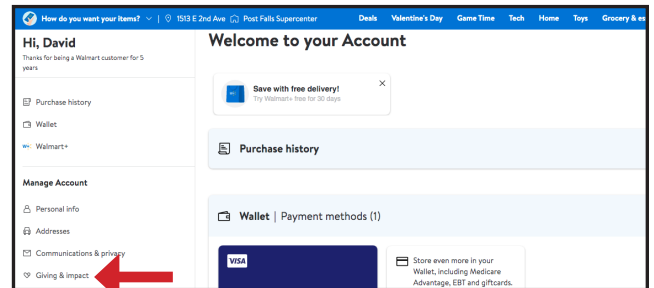

2) On your Account page select "Giving & Impact" in the side menu.