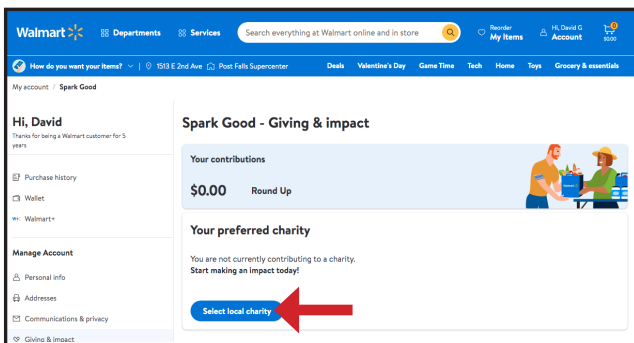

3) Click on "Select local charity" button.