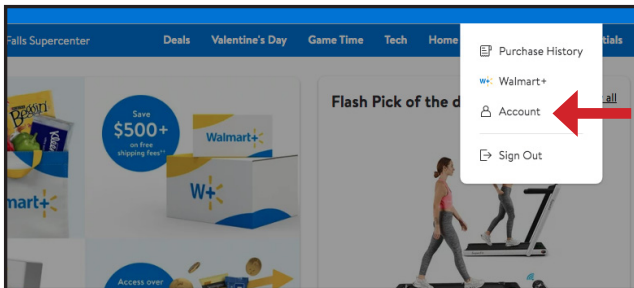

SHALOM CENTER

BUILDING HOPE · IMPACTING LIVES

ROUND UP AT WALMART

Support Shalom Center every time you shop walmart.com or the Walmart app. Donate spare change by automatically rounding up your order to the nearest dollar at checkout.

Simply follow these six steps.

1) When logged in on the Walmart page select "Account" in the dropdown.